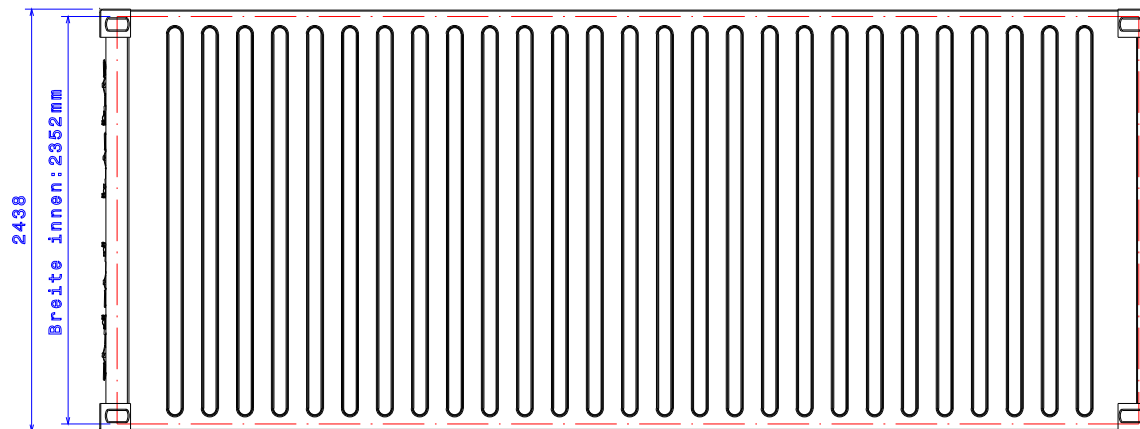

side view

front view

Top view

contaigner.at- die Beschaffungsplattform für Container

DESIGNED BY:			
DATE:			
SIZE: A2		<b>contaigner</b> Mobile Toiletten - Wohn-Sanitär-Bau-Container - Lagercontainer - Raummodule	
SCALE: 1:20	VOLUME (#): 37,4	DRAWING NUMBER: 20 Fuß High Cube Container	SHEET: 1/1
<small>This drawing is our property; it can't be reproduced or communicated without our written agreement.</small>			