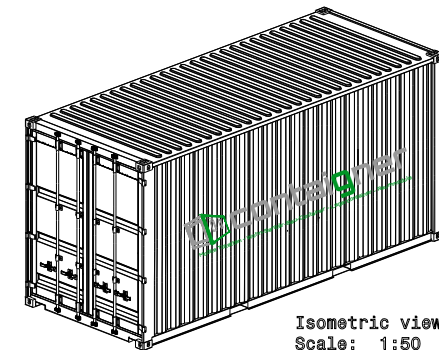

side view

front view

Top view

contaigner.at- die Beschaffungsplattform für Container

DESIGNED BY:			
DATE:			
SIZE: A2		<b>contaigner</b> Mobile Toiletten - Wohn-Sanitär-Bau-Container - Lagercontainer - Raummodule	
SCALE: 1:20	VOLUME (#): 37,4	DRAWING NUMBER: 20 Fuß High Cube Container	SHEET: 1/1
<small>This drawing is our property; it can't be reproduced or communicated without our written agreement.</small>			