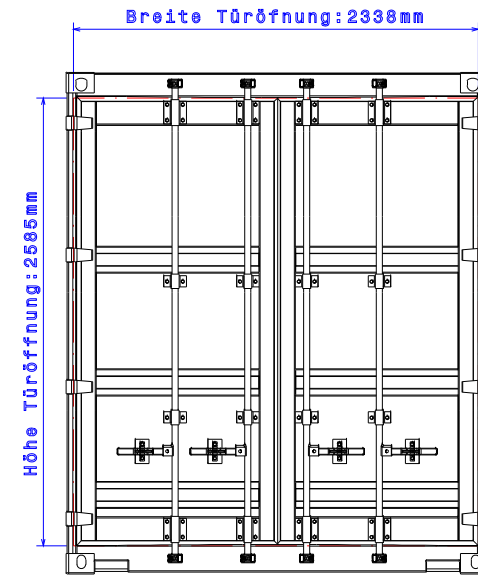

side view

front view

Top view

contaigner.at- die Beschaffungsplattform für Container

DESIGNED BY:			
DATE:			
SIZE: A2		<b>contaigner</b> Mobile Toiletten - Wohn-Sanitär-Bau-Container - Lagercontainer - Raummodule	
SCALE: 1:20	VOLUME (#): 37,4	DRAWING NUMBER: 20 Fuß High Cube Container	SHEET: 1/1
<small>This drawing is our property; it can't be reproduced or communicated without our written agreement.</small>			